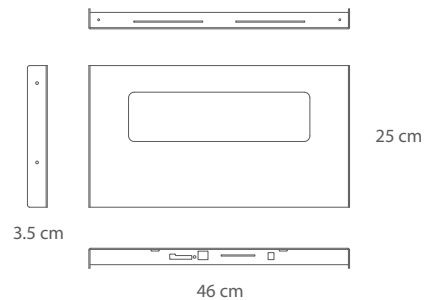

### Electrical and mechanical data

Input voltage: 12 VDC, 1.3 A  
Dimension: 46 x 25 x 3.5 cm  
Weight: 1.8 Kg